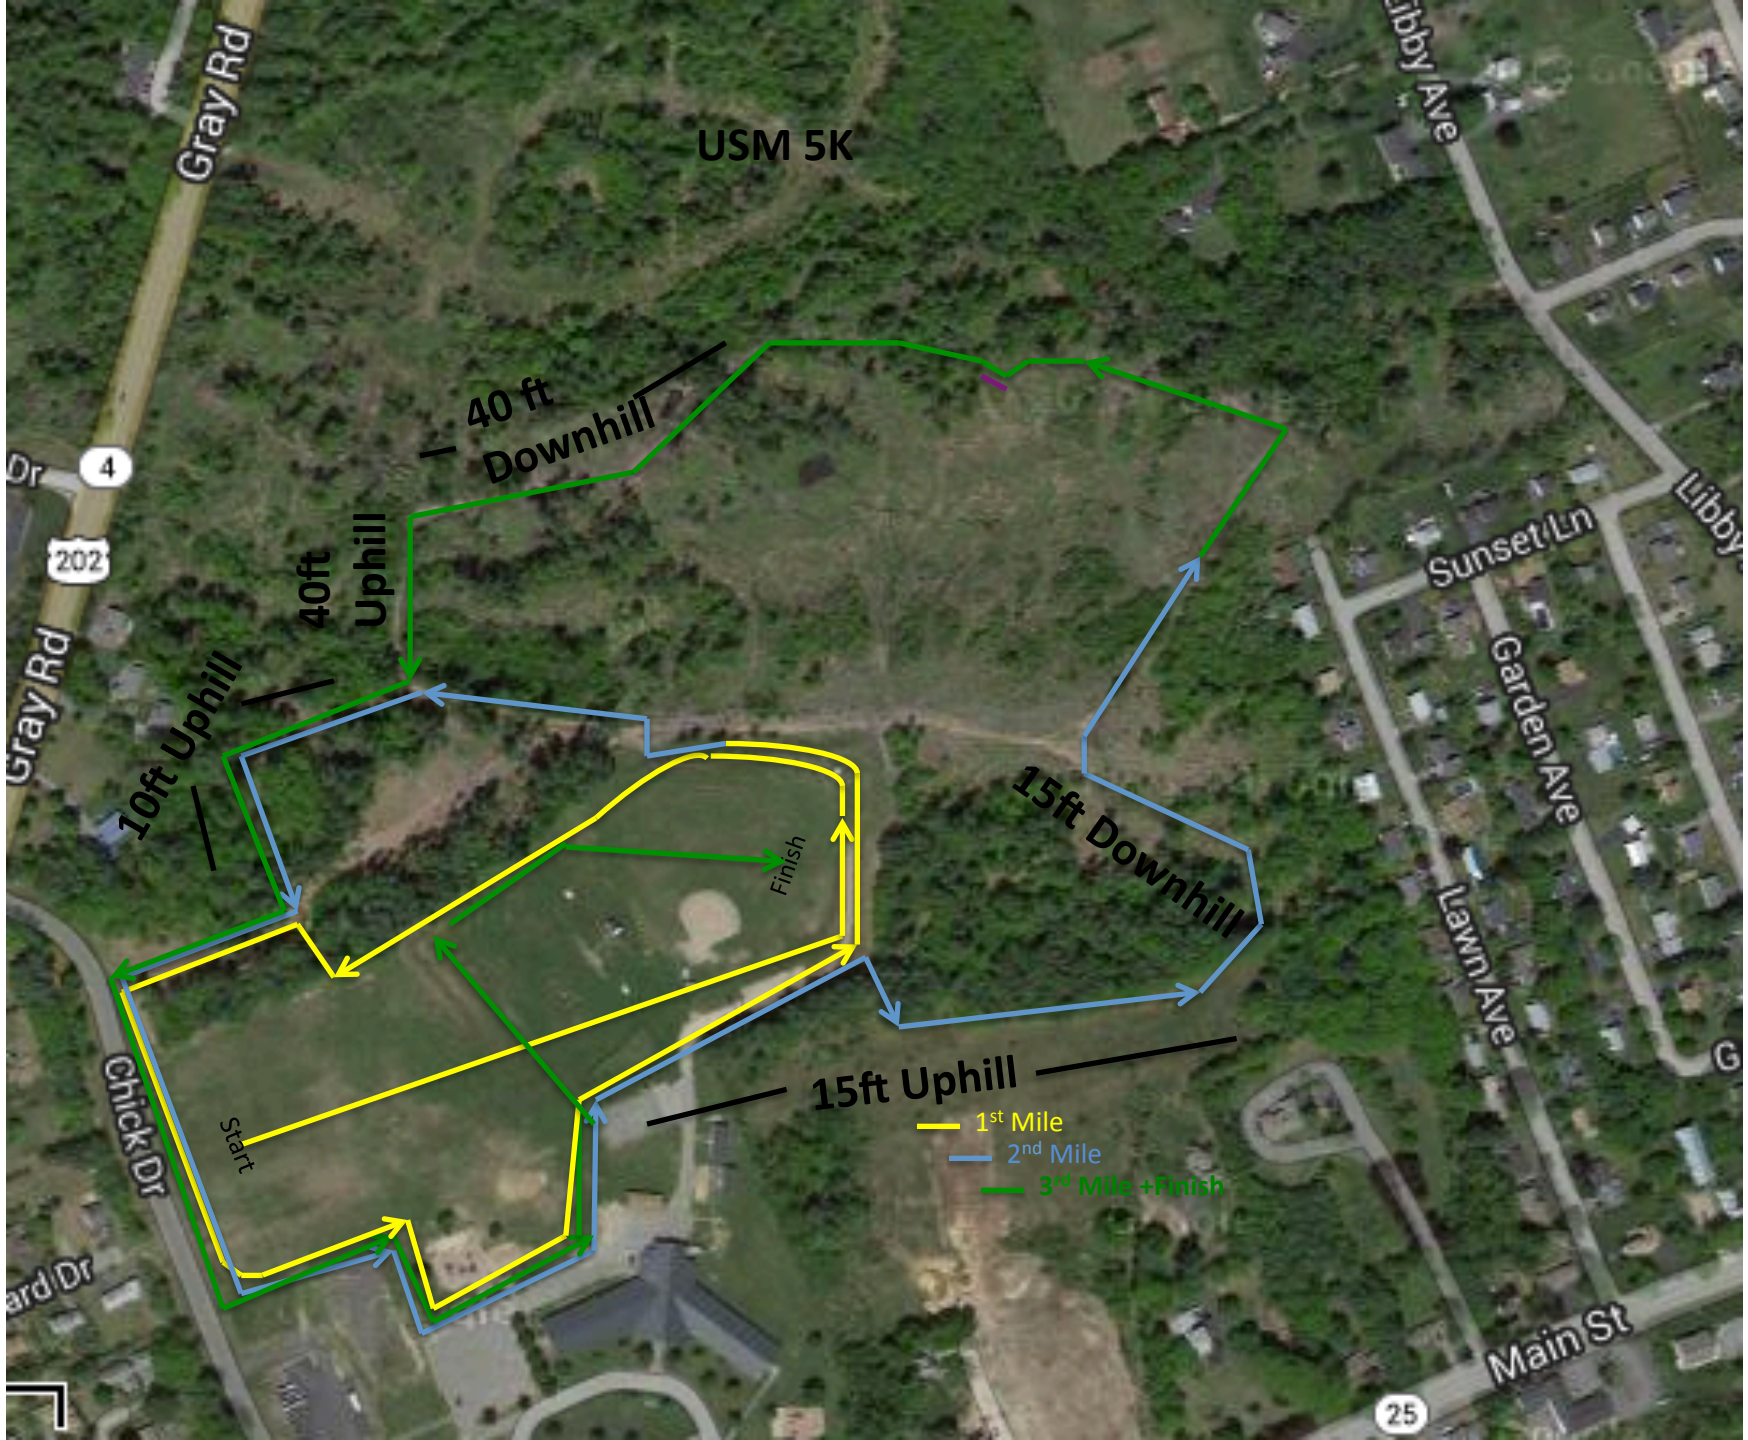

USM 5K

10ft Uphill

40ft Uphill

40ft Downhill

15ft Downhill

15ft Uphill

- 1st Mile
- 2nd Mile
- 3rd Mile + Finish

Gray Rd

Libby Ave

Sunset Ln

Garden Ave

Lawn Ave

Main St

Libby

G

Google

4

202

25

Start

Finish