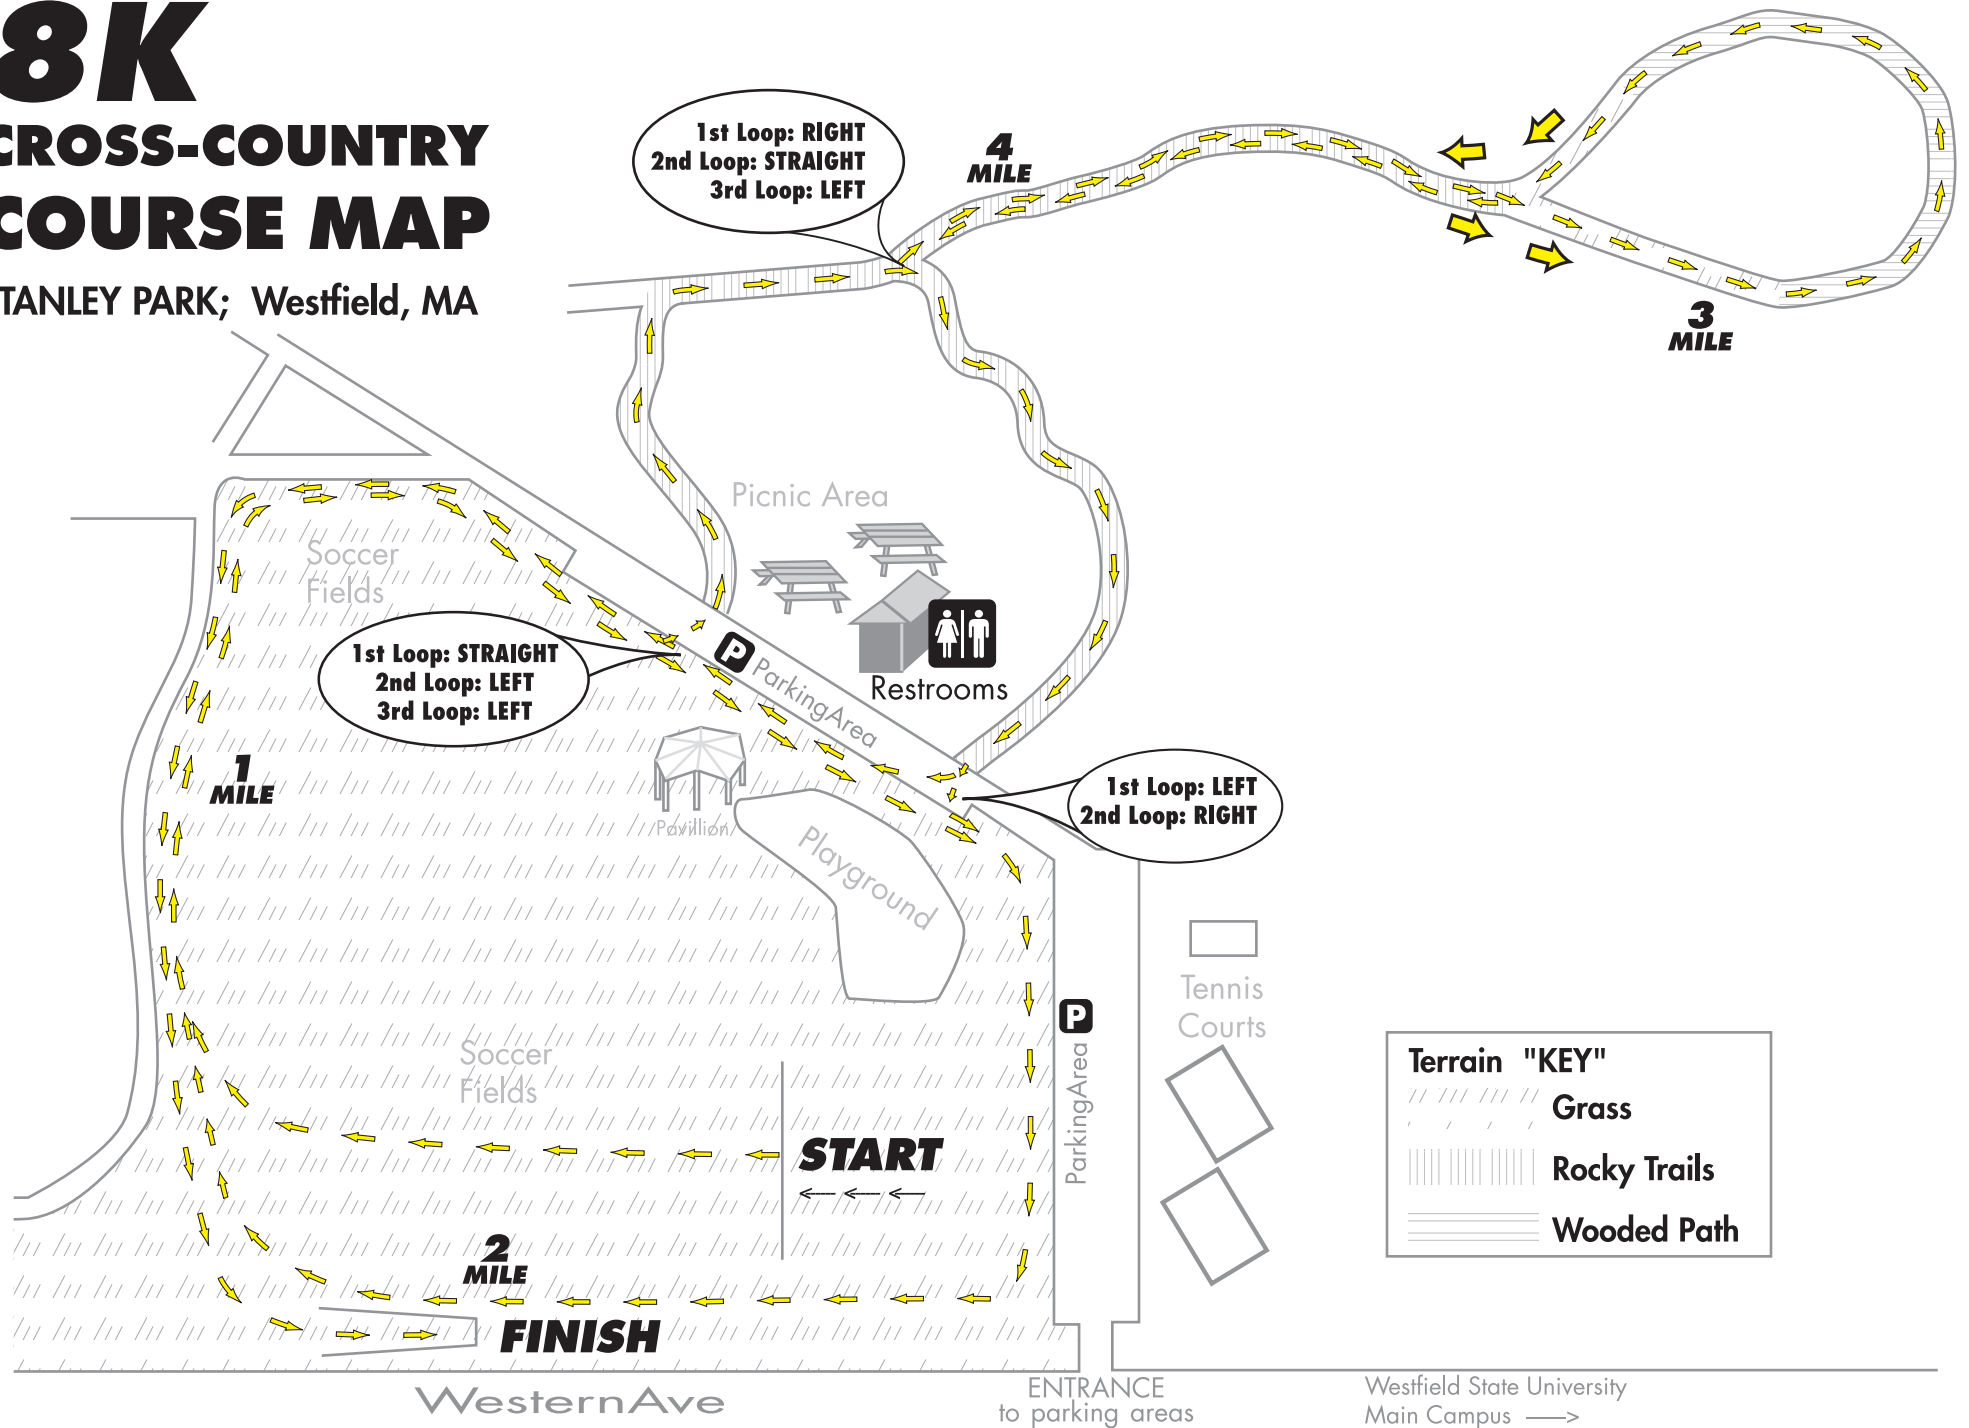

# 8K CROSS-COUNTRY COURSE MAP

STANLEY PARK; Westfield, MA

**P**  
ParkingArea

Westfield State University  
Woodward Center

Restrooms

**P**  
ParkingArea

**P**  
ParkingArea