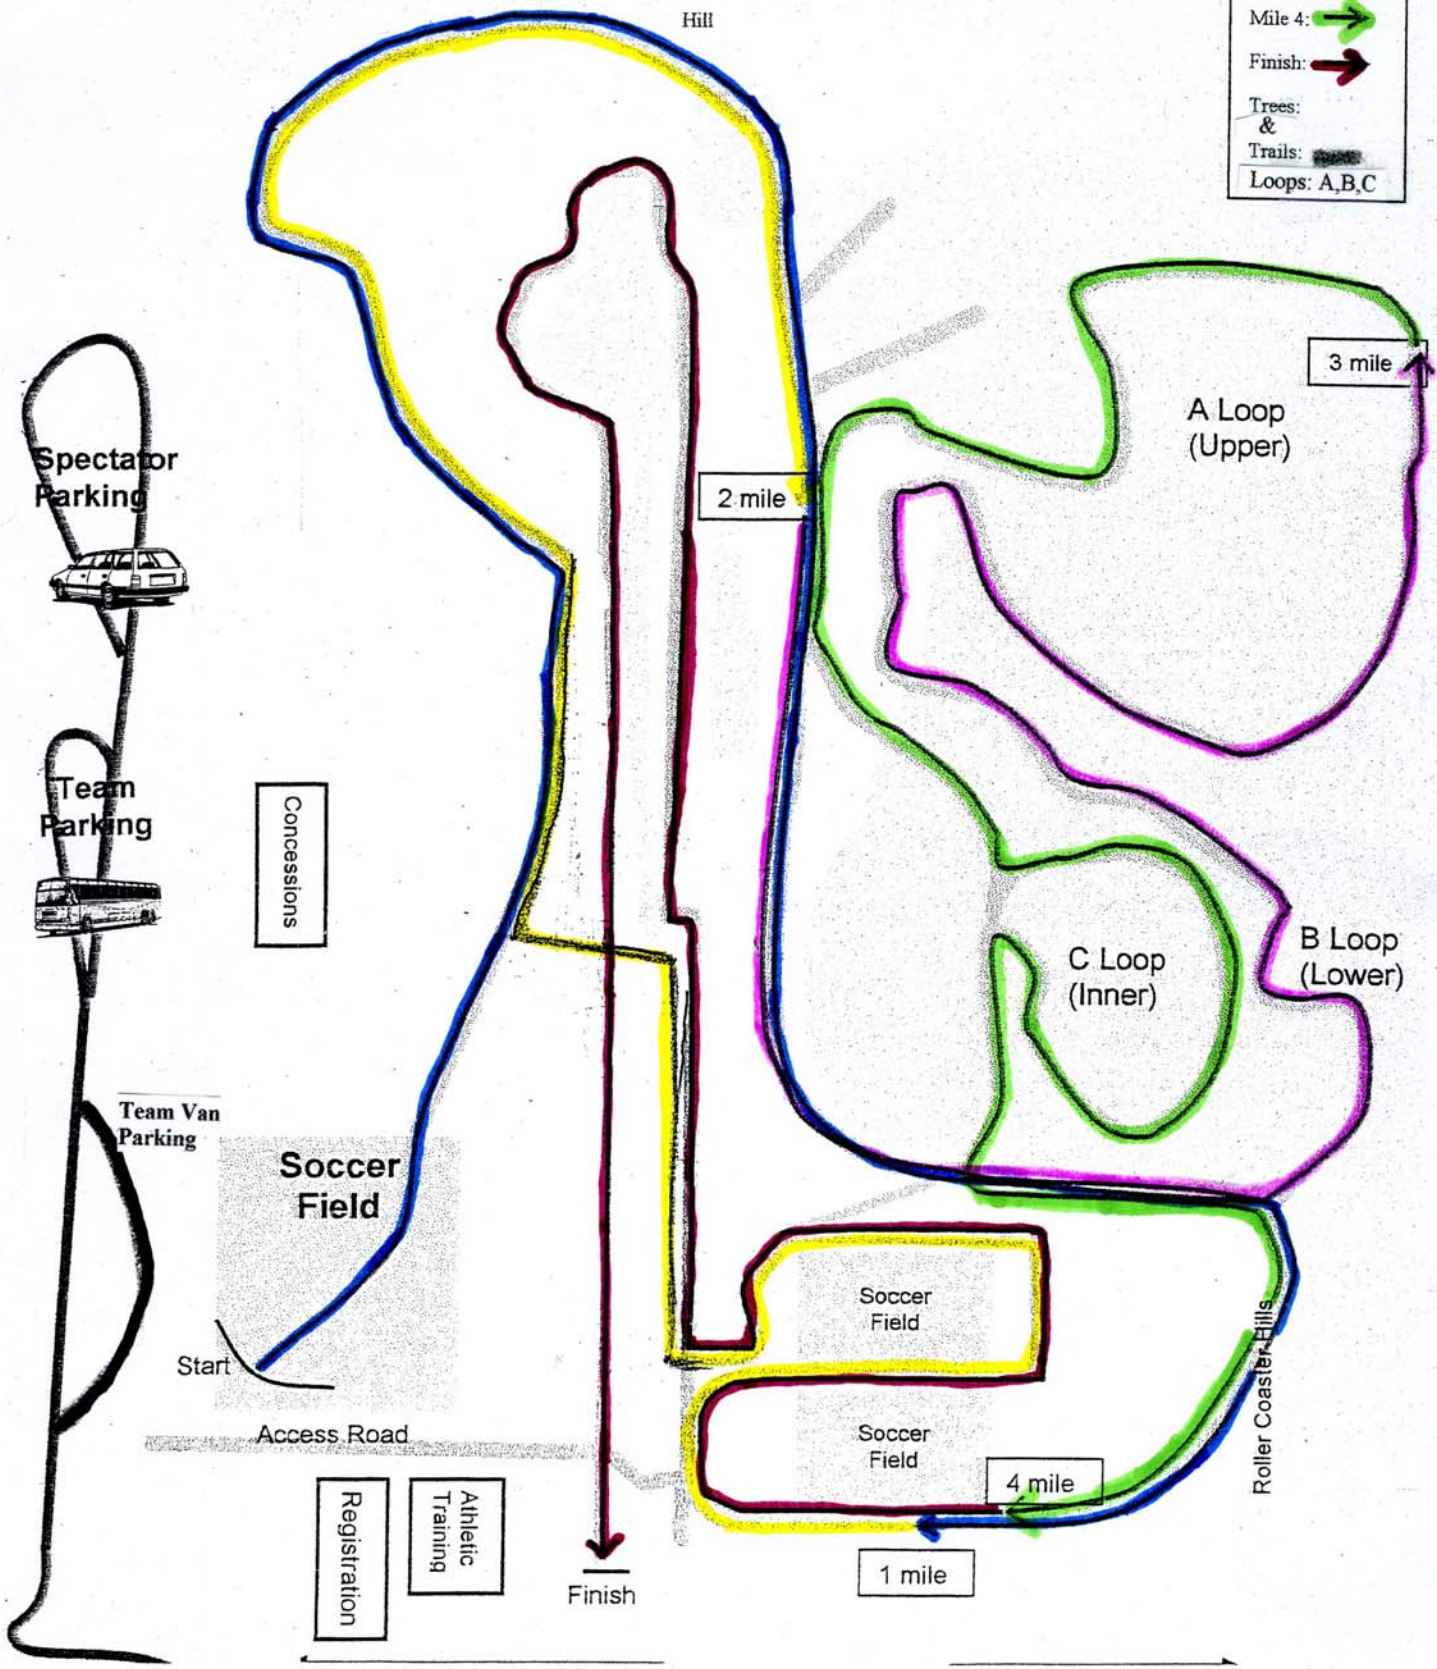

NCAA Div. III New England Regional's
 Twin Brook Recreation Area; Cumberland, ME
 Men' Course – 8000m

Map Key

- Mile 1:
- Mile 2:
- Mile 3:
- Mile 4:
- Finish:
- Trees:
- Trails:
- Loops: A,B,C

Tuttle Road