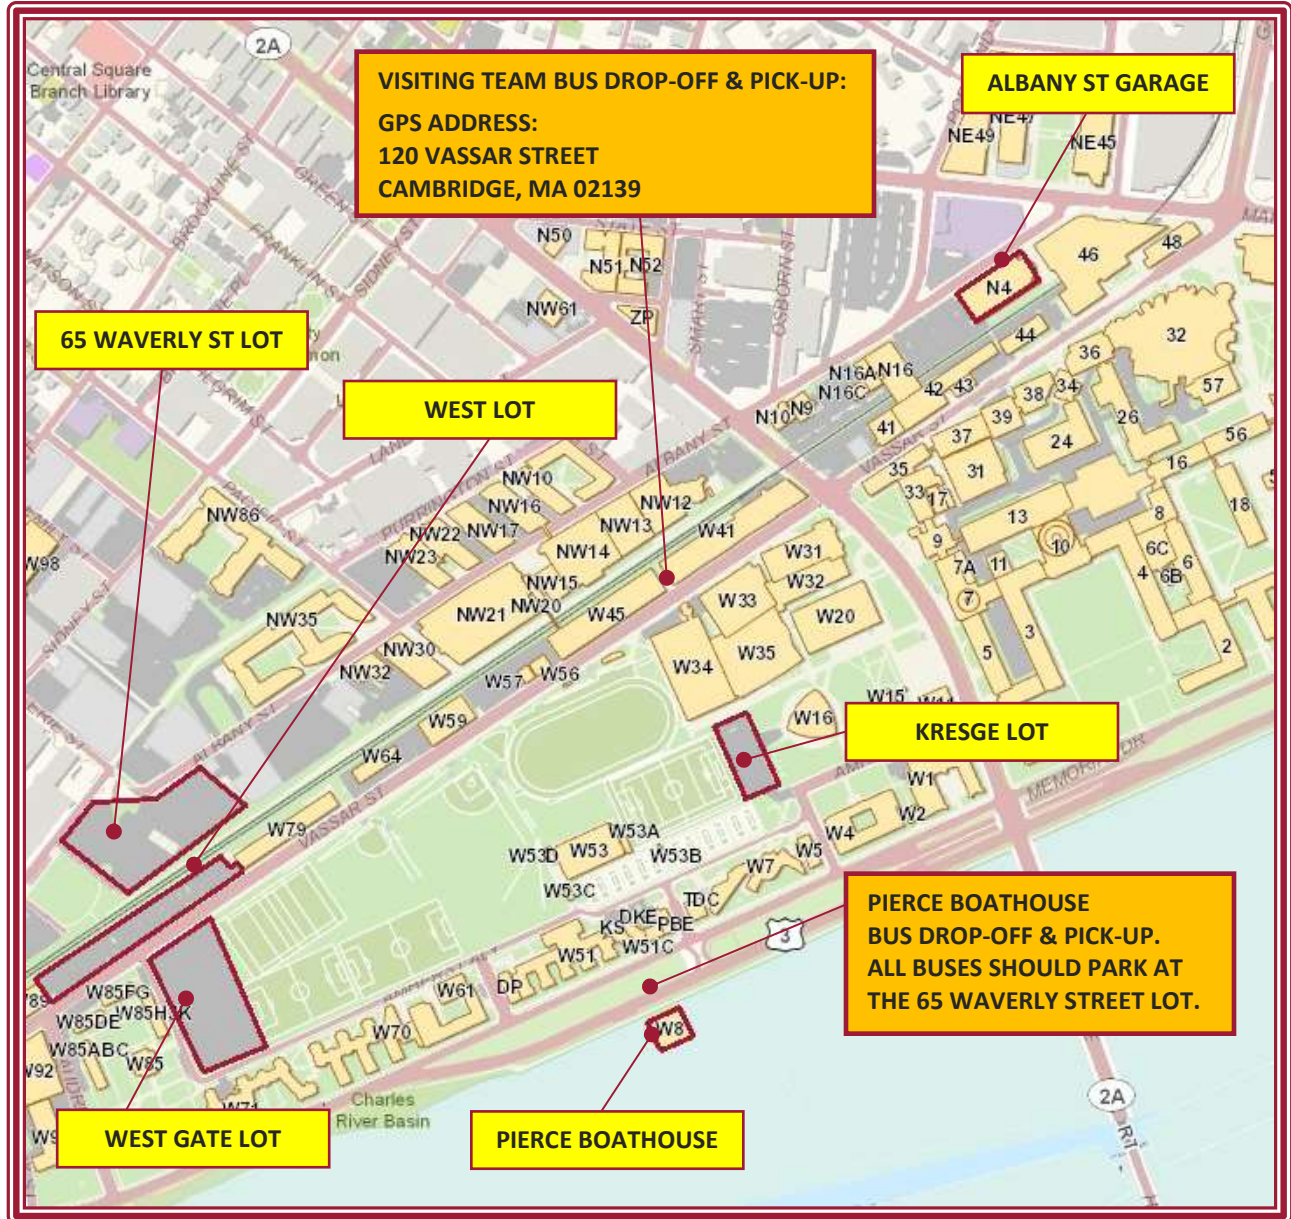

GPS ADDRESS FOR BUS DROP-OFF & PICK-UP: 120 VASSAR STREET
 CAMBRIDGE, MA 02139

MONDAY – FRIDAY:

VISITOR CATEGORY	PARKING LOCATION
• Team Bus ^φ	65 Waverley Street Lot*
• Visiting Team Vans	Kresge Lot†*
• Officials	Kresge Lot†*
• Spectators	Albany Street Garage† - \$9.00 per vehicle after 2:30 PM
†Overflow ONLY Lots are West Gate Lot & West Lot	

SATURDAY:

VISITOR CATEGORY	PARKING LOCATION
• Team Bus ^φ	65 Waverley Street Lot*
• Visiting Team Vans	Kresge Lot†*
• Officials	Kresge Lot†*
• Spectators	Albany Street Garage† - \$9.00 per vehicle all day
†Overflow ONLY Lots are West Gate Lot & West Lot	

SUNDAY:

VISITOR CATEGORY	PARKING LOCATION
• Team Bus ^φ	65 Waverley Street Lot*
• Visiting Team Vans	Kresge Lot†*
• Officials	Kresge Lot†*
• Spectators	Albany Street Garage† - \$9.00 per vehicle all day
†Overflow ONLY Lots are West Gate Lot & West Lot	

- φ TEAM BUSES MAY DROP OFF AT 120 VASSAR STREET BUT UNDER NO CIRCUMSTANCES ARE ALLOWED TO PARK ON VASSAR STREET FOR THE DURATION OF THEIR STAY.
 - * PARKING IS FREE FOR VISITING TEAMS AND OFFICIALS. PLEASE BRING PARKING TICKET IN TO ZESIGER CENTER FOR VALIDATION
 - ‡ STREET PARKING ON VASSAR STREET IS FREE SUNDAYS ONLY
- PLEASE REFER TO THE MAP ON THE FOLLOWING PAGE FOR MORE DETAIL.**